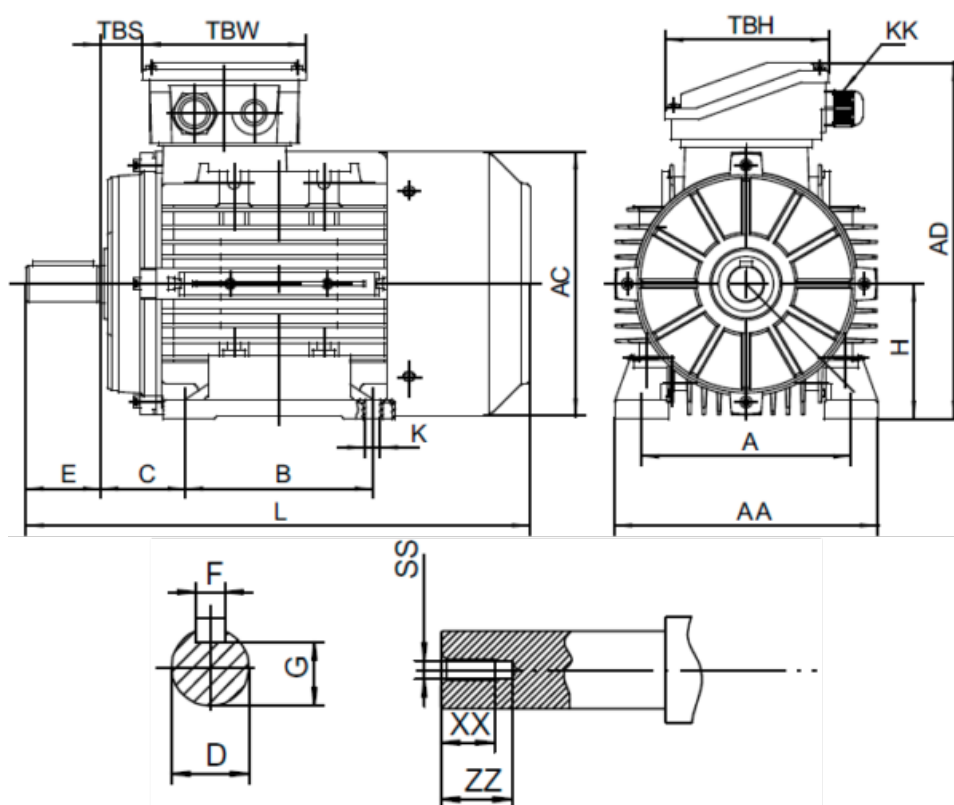

Data Sheet

Article number: 25180030021240

Description: Kleedrive T3A 100L-2 3.0kw 2800 rpm UL/CSA
3x230/400V 50 HZ IP55 B3 Eff=87,1%

Measures

A = 160	F = 8	TBW = 118
AA = 200	G = 24	XX = 22
AC = Ø199	H = 100	ZZ = 30
AD = 260	KK = -	
B = 140	L = 376	
C = 63	SS = M10	
D = Ø28	TBH = 118	
E = 60	TBS = 32	